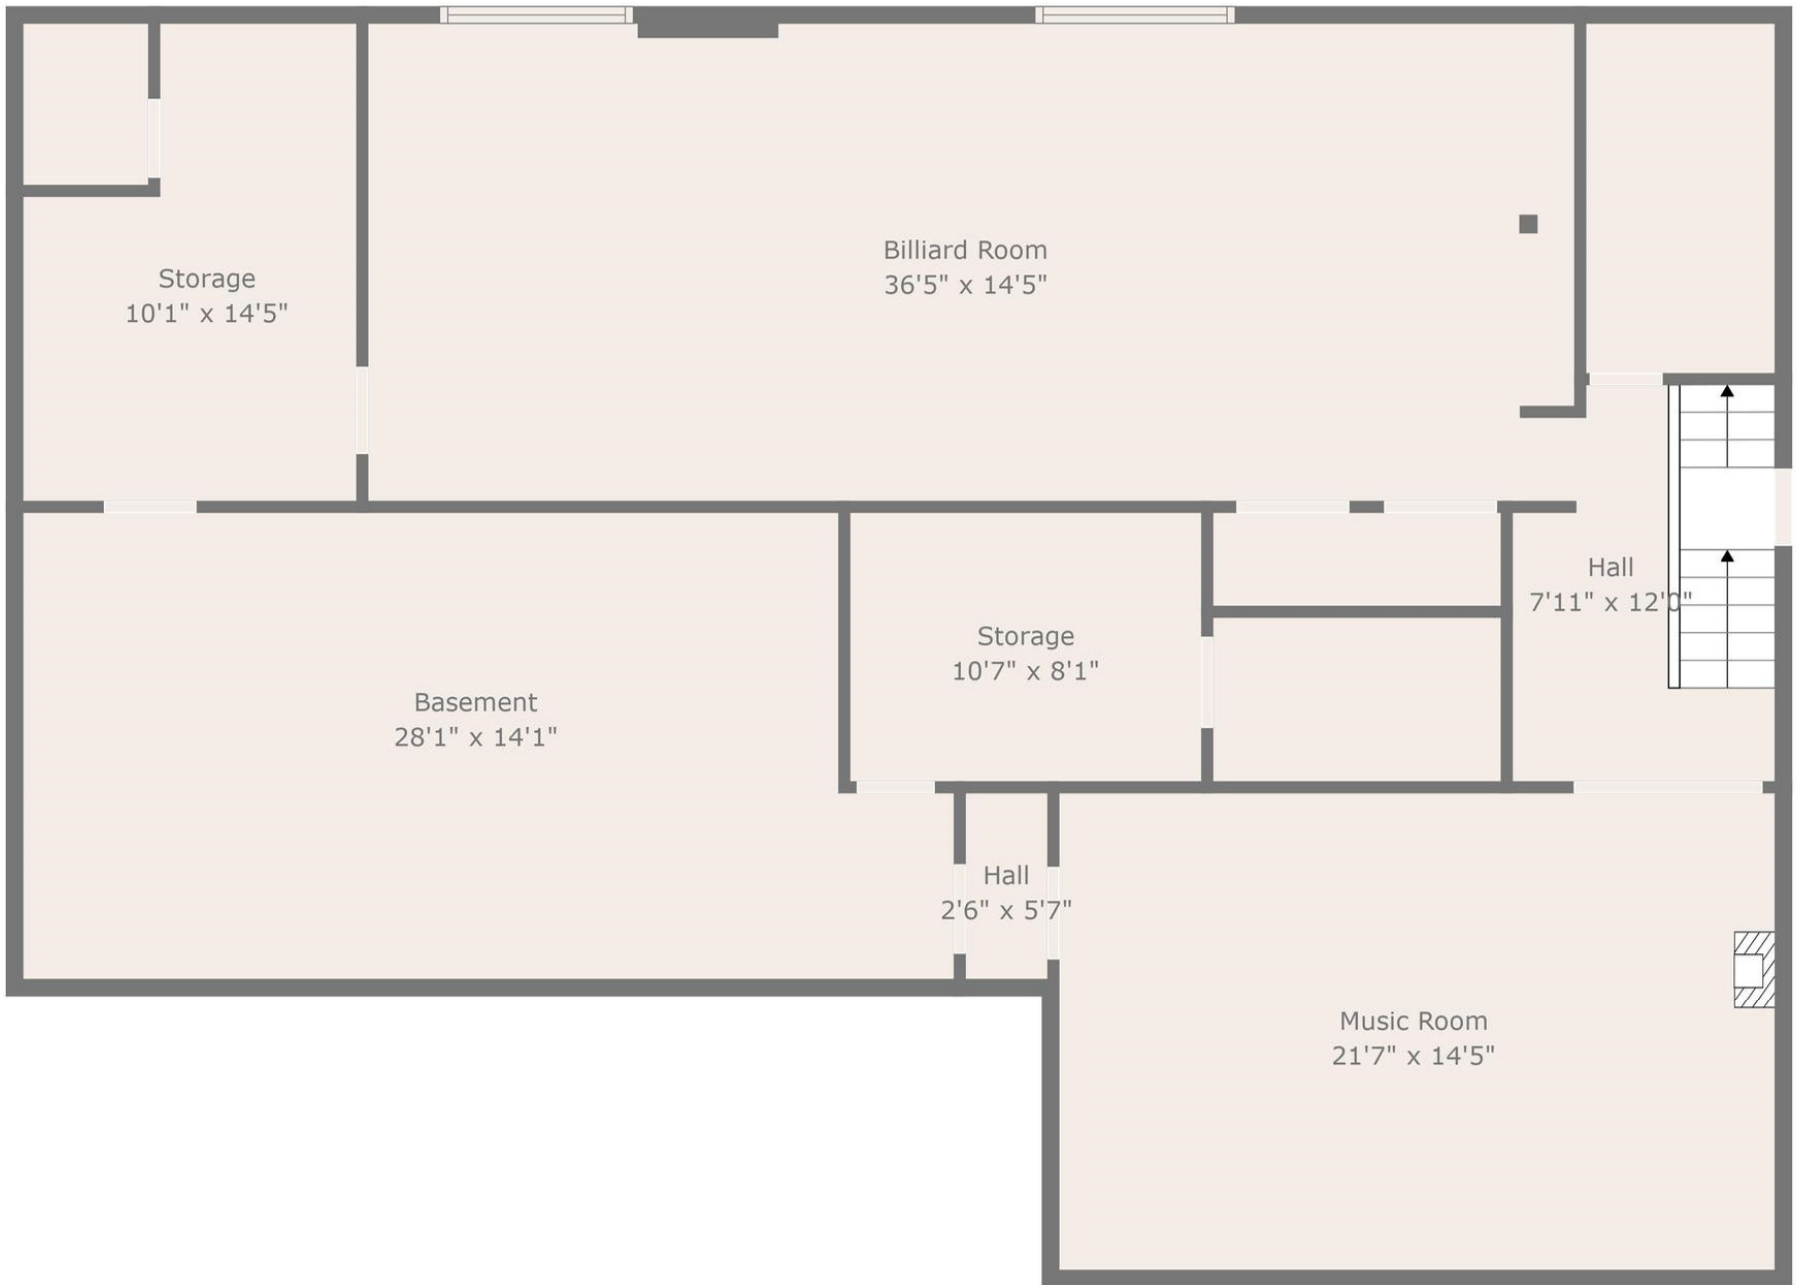

**TOTAL: 2711 sq. ft**

Below Ground: 1035 sq. ft, FLOOR 2: 248 sq. ft, FLOOR 3: 1428 sq. ft  
 EXCLUDED AREAS: BASEMENT: 372 sq. ft, STORAGE: 216 sq. ft, UNDEFINED: 90 sq. ft,  
 GARAGE: 239 sq. ft, SCREENED PORCH: 225 sq. ft

Measurements Are Calculated By Brokerlens. Deemed Highly Reliable But Not Guaranteed.

**TOTAL: 2711 sq. ft**

Below Ground: 1035 sq. ft, FLOOR 2: 248 sq. ft, FLOOR 3: 1428 sq. ft  
 EXCLUDED AREAS: BASEMENT: 372 sq. ft, STORAGE: 216 sq. ft, UNDEFINED: 90 sq. ft,  
 GARAGE: 239 sq. ft, SCREENED PORCH: 225 sq. ft

Mesurements Are Calculated By Brokerlens. Deemed Highly Reliable But Not Guaranteed.

**TOTAL: 2711 sq. ft**

Below Ground: 1035 sq. ft, FLOOR 2: 248 sq. ft, FLOOR 3: 1428 sq. ft  
EXCLUDED AREAS: BASEMENT: 372 sq. ft, STORAGE: 216 sq. ft, UNDEFINED: 90 sq. ft,  
GARAGE: 239 sq. ft, SCREENED PORCH: 225 sq. ft