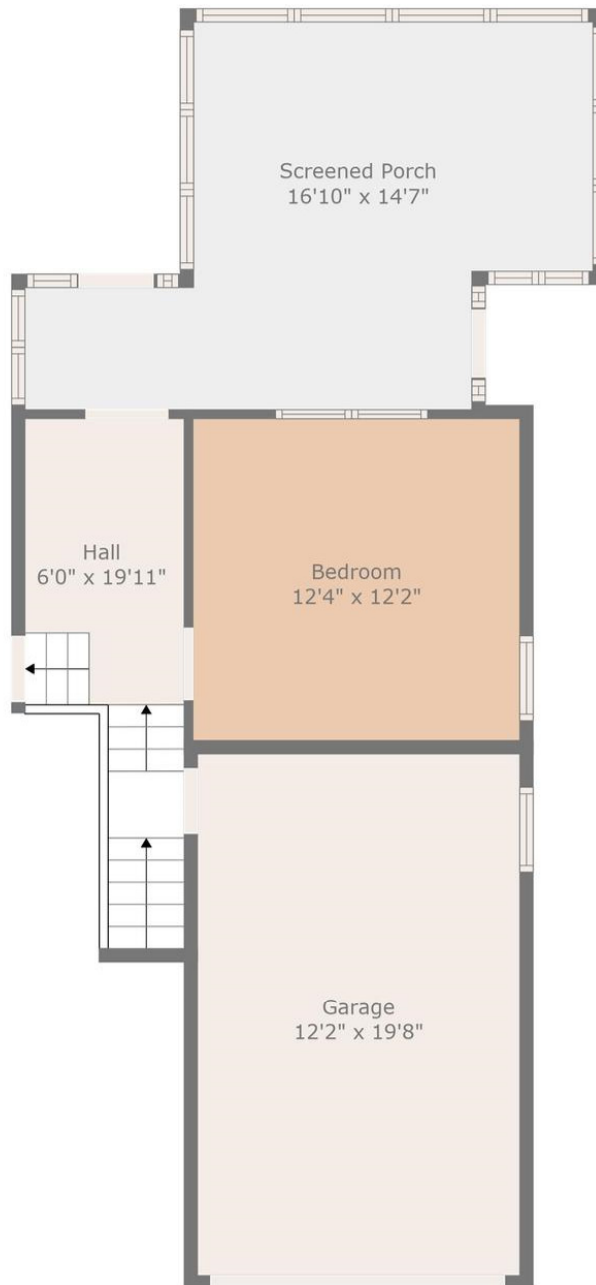

**TOTAL: 2711 sq. ft**

Below Ground: 1035 sq. ft, FLOOR 2: 248 sq. ft, FLOOR 3: 1428 sq. ft  
 EXCLUDED AREAS: BASEMENT: 372 sq. ft, STORAGE: 216 sq. ft, UNDEFINED: 90 sq. ft,  
 GARAGE: 239 sq. ft, SCREENED PORCH: 225 sq. ft

Measurements Are Calculated By Brokerlens. Deemed Highly Reliable But Not Guaranteed.

**TOTAL: 2711 sq. ft**

Below Ground: 1035 sq. ft, FLOOR 2: 248 sq. ft, FLOOR 3: 1428 sq. ft  
 EXCLUDED AREAS: BASEMENT: 372 sq. ft, STORAGE: 216 sq. ft, UNDEFINED: 90 sq. ft,  
 GARAGE: 239 sq. ft, SCREENED PORCH: 225 sq. ft

Mesurements Are Calculated By Brokerlens. Deemed Highly Reliable But Not Guaranteed.

**TOTAL: 2711 sq. ft**

Below Ground: 1035 sq. ft, FLOOR 2: 248 sq. ft, FLOOR 3: 1428 sq. ft  
EXCLUDED AREAS: BASEMENT: 372 sq. ft, STORAGE: 216 sq. ft, UNDEFINED: 90 sq. ft,  
GARAGE: 239 sq. ft, SCREENED PORCH: 225 sq. ft